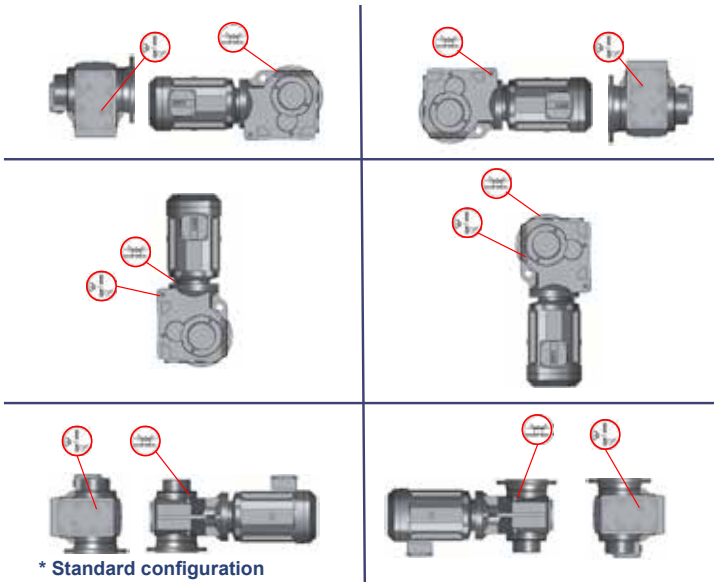

NOTICE

**CHECK BREATHER PLUG LOCATION BEFORE INSTALLATION OF DRIVE UNIT
CHECK OIL FILL LEVEL BEFORE OPERATION**

SYMBOL	MEANING
	Breather Valve
	Oil Level Plug ¹⁾

Oil level will be affected if installed in other position than standard configuration.
Check oil level before operating unit.