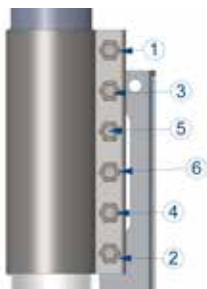

INSPECTION SECTION TORQUE

C00204

B.

Stainless (a)

(b) Plastic

SERIES	(a)	(b)
2000	3"	3"
4000	5"	7"
6000	7"	5"
8000	6"	6"

Compression Coupler Torque sequence

Stainless to Stainless			
Bolt Size		Ft-lbs	N-M
1/2"	(.50)	45	61
5/8"	(.63)	65	88
3/4"	(.75)	95	129

Stainless to Plastic			
Bolt Size		Ft-lbs	N-M
1/2"	(.50)	20	27
5/8"	(.63)	20	27
3/4"	(.75)	20	27

1-800-247-3344 | cablevey.com
 email: service@cablevey.com