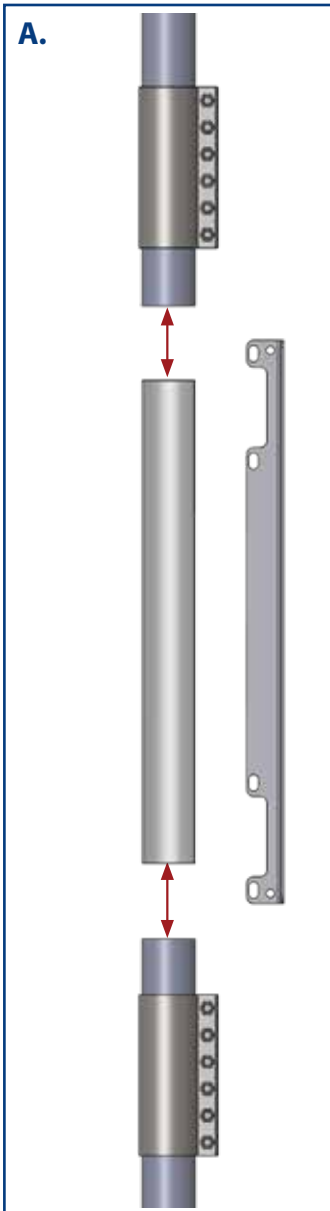

INSPECTION SECTION TORQUE

C00204

B.

Stainless (a)

(b) Plastic

SERIES	(a)	(b)
2000	3"	3"
4000	5"	7"
6000	7"	5"
8000	6"	6"

Compression Coupler Torque sequence

Stainless to Stainless			
Bolt Size		Ft-lbs	N-M
1/2"	(.50)	45	61
5/8"	(.63)	65	88
3/4"	(.75)	95	129

Stainless to Plastic			
Bolt Size		Ft-lbs	N-M
1/2"	(.50)	20	27
5/8"	(.63)	20	27
3/4"	(.75)	20	27

1-800-247-3344 | cablevey.com
 email: service@cablevey.com