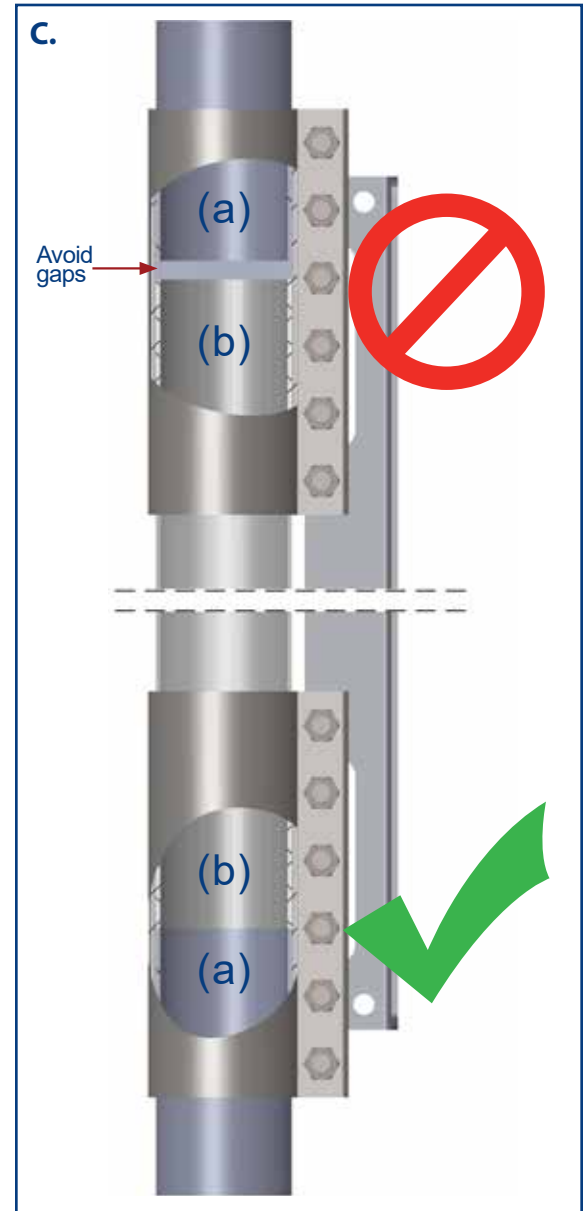

INSPECTION SECTION TORQUE

C00204

B.

Stainless (a)

(b) Plastic

SERIES	(a)	(b)
2000	3"	3"
4000	5"	7"
6000	7"	5"
8000	6"	6"

Compression Coupler Torque sequence

Stainless to Stainless			
Bolt Size		Ft-lbs	N-M
1/2"	(.50)	45	61
5/8"	(.63)	65	88
3/4"	(.75)	95	129

Stainless to Plastic			
Bolt Size		Ft-lbs	N-M
1/2"	(.50)	20	27
5/8"	(.63)	20	27
3/4"	(.75)	20	27

1-800-247-3344 | cablevey.com
 email: service@cablevey.com