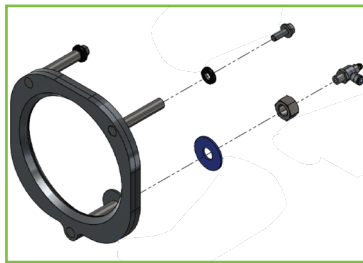

Cablevey Clean in Place (CIP) Feature

What makes Cablevey stand out from the Competition?

Current Products

Brush Box

Help clean the discs and eliminate product being carried over to the drive or return line.

Air Knife for Drying

Help to eliminate carry over and can be installed in most Cablevey components (Drive, Turnaround, Disc Charge, & Brush Box).

Modular Cleaning Assembly Puck

Multiple options all in one cleaning device. Can be used with a sponge, wiper, brush, flexible or metal scrapers. Easy to slide in place and remove anywhere on the cable assembly.

Wiper Disc

Urethane Wiper Disc: a disc insert that wipes away accumulating fines and particles

CIP

What makes Cablevey stand out from the competition when it comes to CIP?

Cablevey Conveyors are designed to be the sanitary solution for your conveying needs. Product is moved in an enclosed system to eliminate the mess seen with non enclosed systems. All conveyors are designed to be cleaned without any disassembly needed. All conveyors are made out of chemical resistant materials (stainless steel or CVT). All systems are easily customizable to be wet or dry cleaned depending on the needs of the customer.