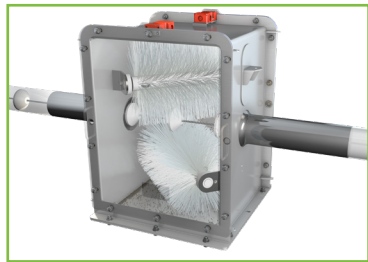

Cablevey Clean in Place (CIP) Feature

What makes Cablevey stand out from the Competition?

Current Products

Brush Box

Help clean the discs and eliminate product being carried over to the drive or return line.

Air Knife for Drying

Help to eliminate carry over and can be installed in most Cablevey components (Drive, Turnaround, Disc Charge, & Brush Box).

Modular Cleaning Assembly Puck

Multiple options all in one cleaning device. Can be used with a sponge, wiper, brush, flexible or metal scrapers. Easy to slide in place and remove anywhere on the cable assembly.

Wiper Disc

Urethane Wiper Disc: a disc insert that wipes away accumulating fines and particles

CIP

What makes Cablevey stand out from the competition when it comes to CIP?

Cablevey Conveyors are designed to be the sanitary solution for your conveying needs. Product is moved in an enclosed system to eliminate the mess seen with non enclosed systems. All conveyors are designed to be cleaned without any disassembly needed. All conveyors are made out of chemical resistant materials (stainless steel or CVT). All systems are easily customizable to be wet or dry cleaned depending on the needs of the customer.

What does the future of CIP at Cablevey look like?

As if everything we already provide for clean in place conveyors wasn't enough the Cablevey Conveyor's Team is always looking for ways to improve the product and make our customers lives easier. In accordance with this, we will be releasing a Clean in Place (CIP) cart for our systems in 2023. Some key features of this cart are below.