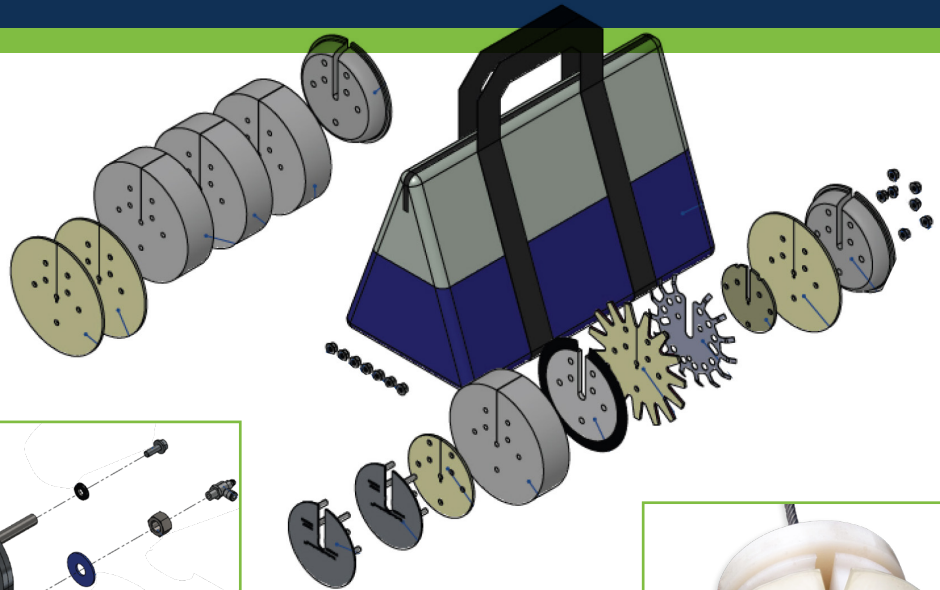

Cablevey Clean in Place (CIP) Feature

What makes Cablevey stand out from the Competition?

Current Products

Brush Box

Help clean the discs and eliminate product being carried over to the drive or return line.

Air Knife for Drying

Help to eliminate carry over and can be installed in most Cablevey components (Drive, Turnaround, Disc Charge, & Brush Box).

Modular Cleaning Assembly Puck

Multiple options all in one cleaning device. Can be used with a sponge, wiper, brush, flexible or metal scrapers. Easy to slide in place and remove anywhere on the cable assembly.

Wiper Disc

Urethane Wiper Disc: a disc insert that wipes away accumulating fines and particles

CIP

What makes Cablevey stand out from the competition when it comes to CIP?

Cablevey Conveyors are designed to be the sanitary solution for your conveying needs. Product is moved in an enclosed system to eliminate the mess seen with non enclosed systems. All conveyors are designed to be cleaned without any disassembly needed. All conveyors are made out of chemical resistant materials (stainless steel or CVT). All systems are easily customizable to be wet or dry cleaned depending on the needs of the customer.

What does the future of CIP at Cablevey look like?

As if everything we already provide for clean in place conveyors wasn't enough the Cablevey Conveyor's Team is always looking for ways to improve the product and make our customers lives easier. In accordance with this, we will be releasing a Clean in Place (CIP) cart for our systems in 2023. Some key features of this cart are below.