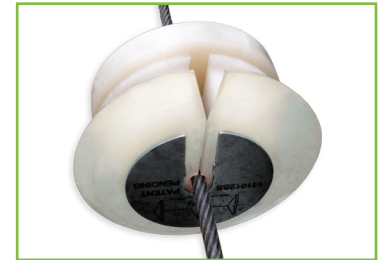

Cablevey Clean in Place (CIP) Feature

What makes Cablevey stand out from the Competition?

Current Products

Brush Box

Help clean the discs and eliminate product being carried over to the drive or return line.

Air Knife for Drying

Help to eliminate carry over and can be installed in most Cablevey components (Drive, Turnaround, Disc Charge, & Brush Box).

Modular Cleaning Assembly Puck

Multiple options all in one cleaning device. Can be used with a sponge, wiper, brush, flexible or metal scrapers. Easy to slide in place and remove anywhere on the cable assembly.

Wiper Disc

Urethane Wiper Disc: a disc insert that wipes away accumulating fines and particles

CIP

What makes Cablevey stand out from the competition when it comes to CIP?

Cablevey Conveyors are designed to be the sanitary solution for your conveying needs. Product is moved in an enclosed system to eliminate the mess seen with non enclosed systems. All conveyors are designed to be cleaned without any disassembly needed. All conveyors are made out of chemical resistant materials (stainless steel or CVT). All systems are easily customizable to be wet or dry cleaned depending on the needs of the customer.